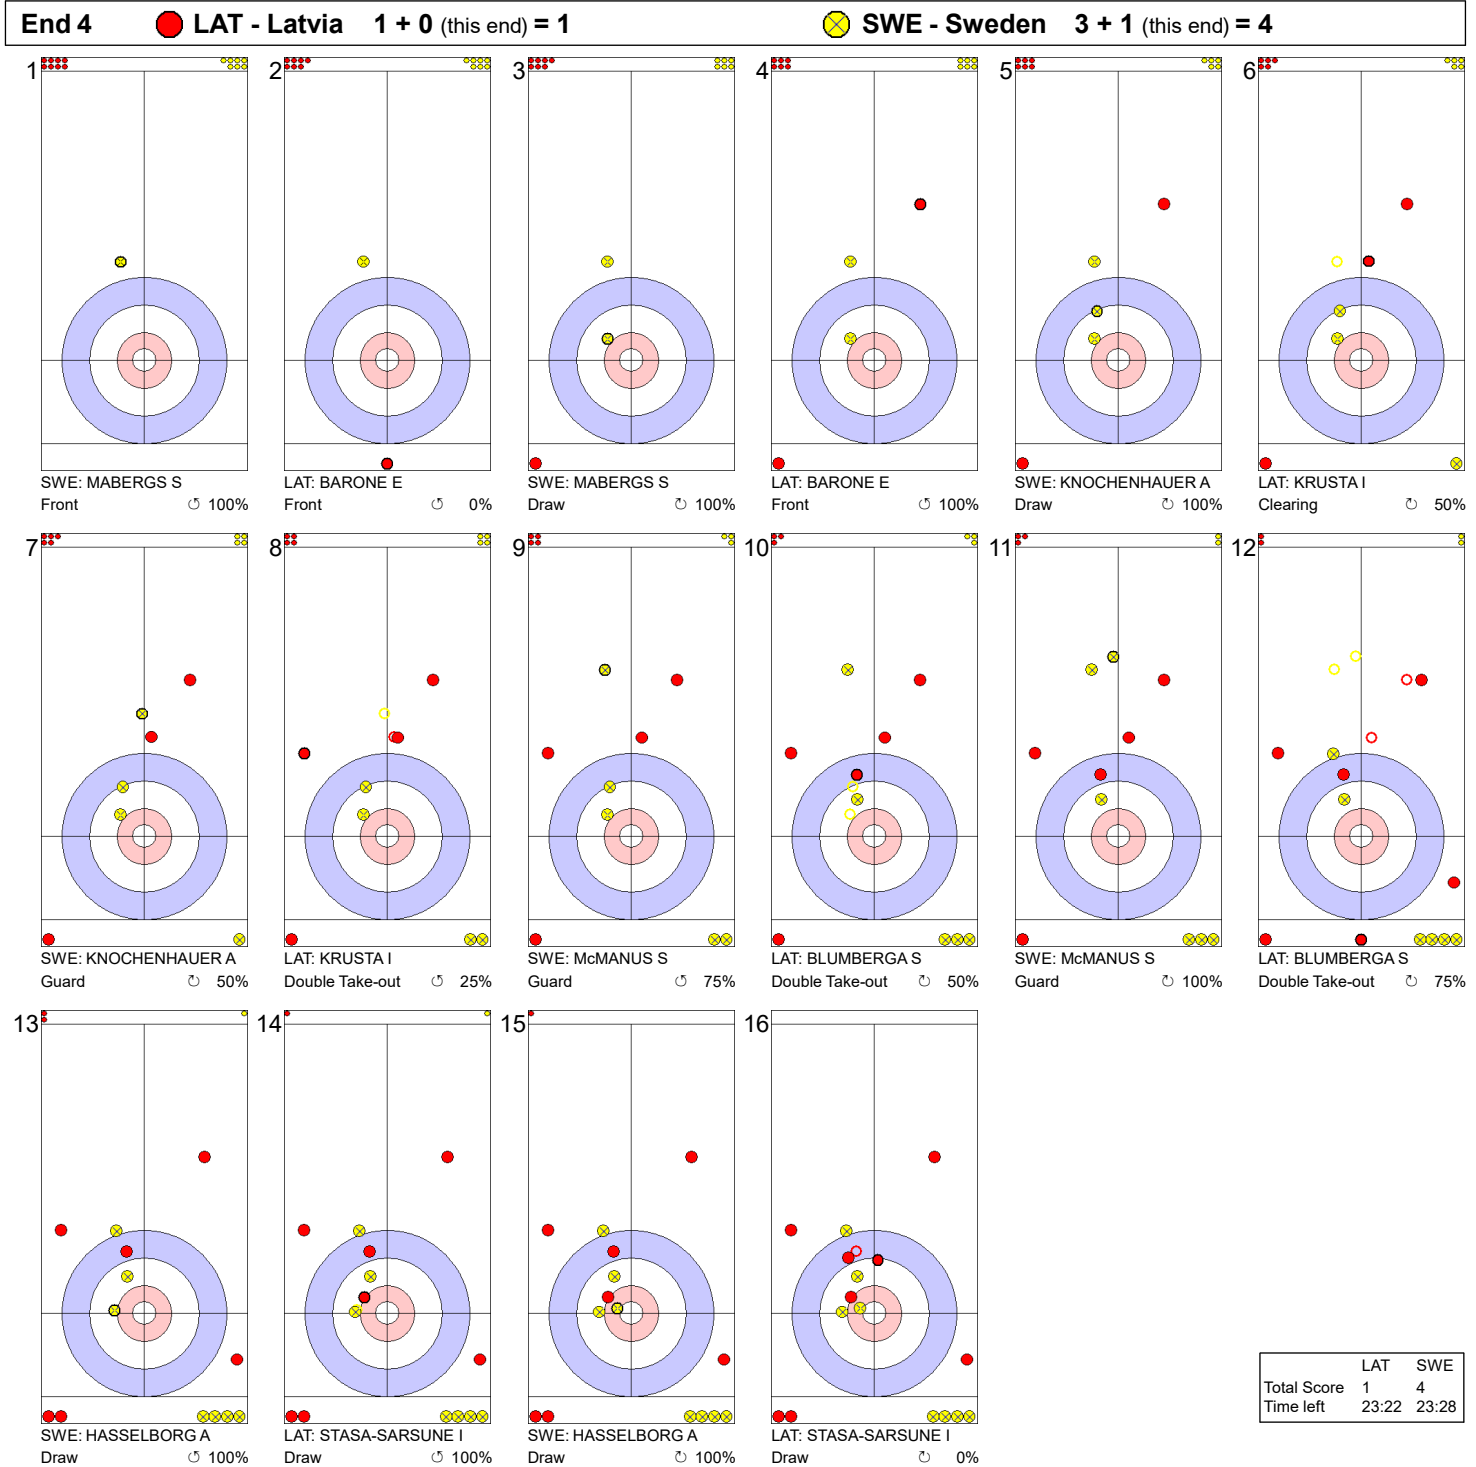

**Game - Shot by Shot**

**Legend:**  
 ↻ Clockwise      ↺ Counter-clockwise      - Not considered

**Game - Shot by Shot**

	LAT	SWE
Total Score	1	1
Time left	32:04	31:44

**Legend:**  
 Clockwise     
 Counter-clockwise     
 - Not considered

**Game - Shot by Shot**

**Legend:**  
 ↻ Clockwise      ↺ Counter-clockwise      - Not considered

**Game - Shot by Shot**

**Legend:**  
 ⤴ Clockwise   ⤵ Counter-clockwise   - Not considered