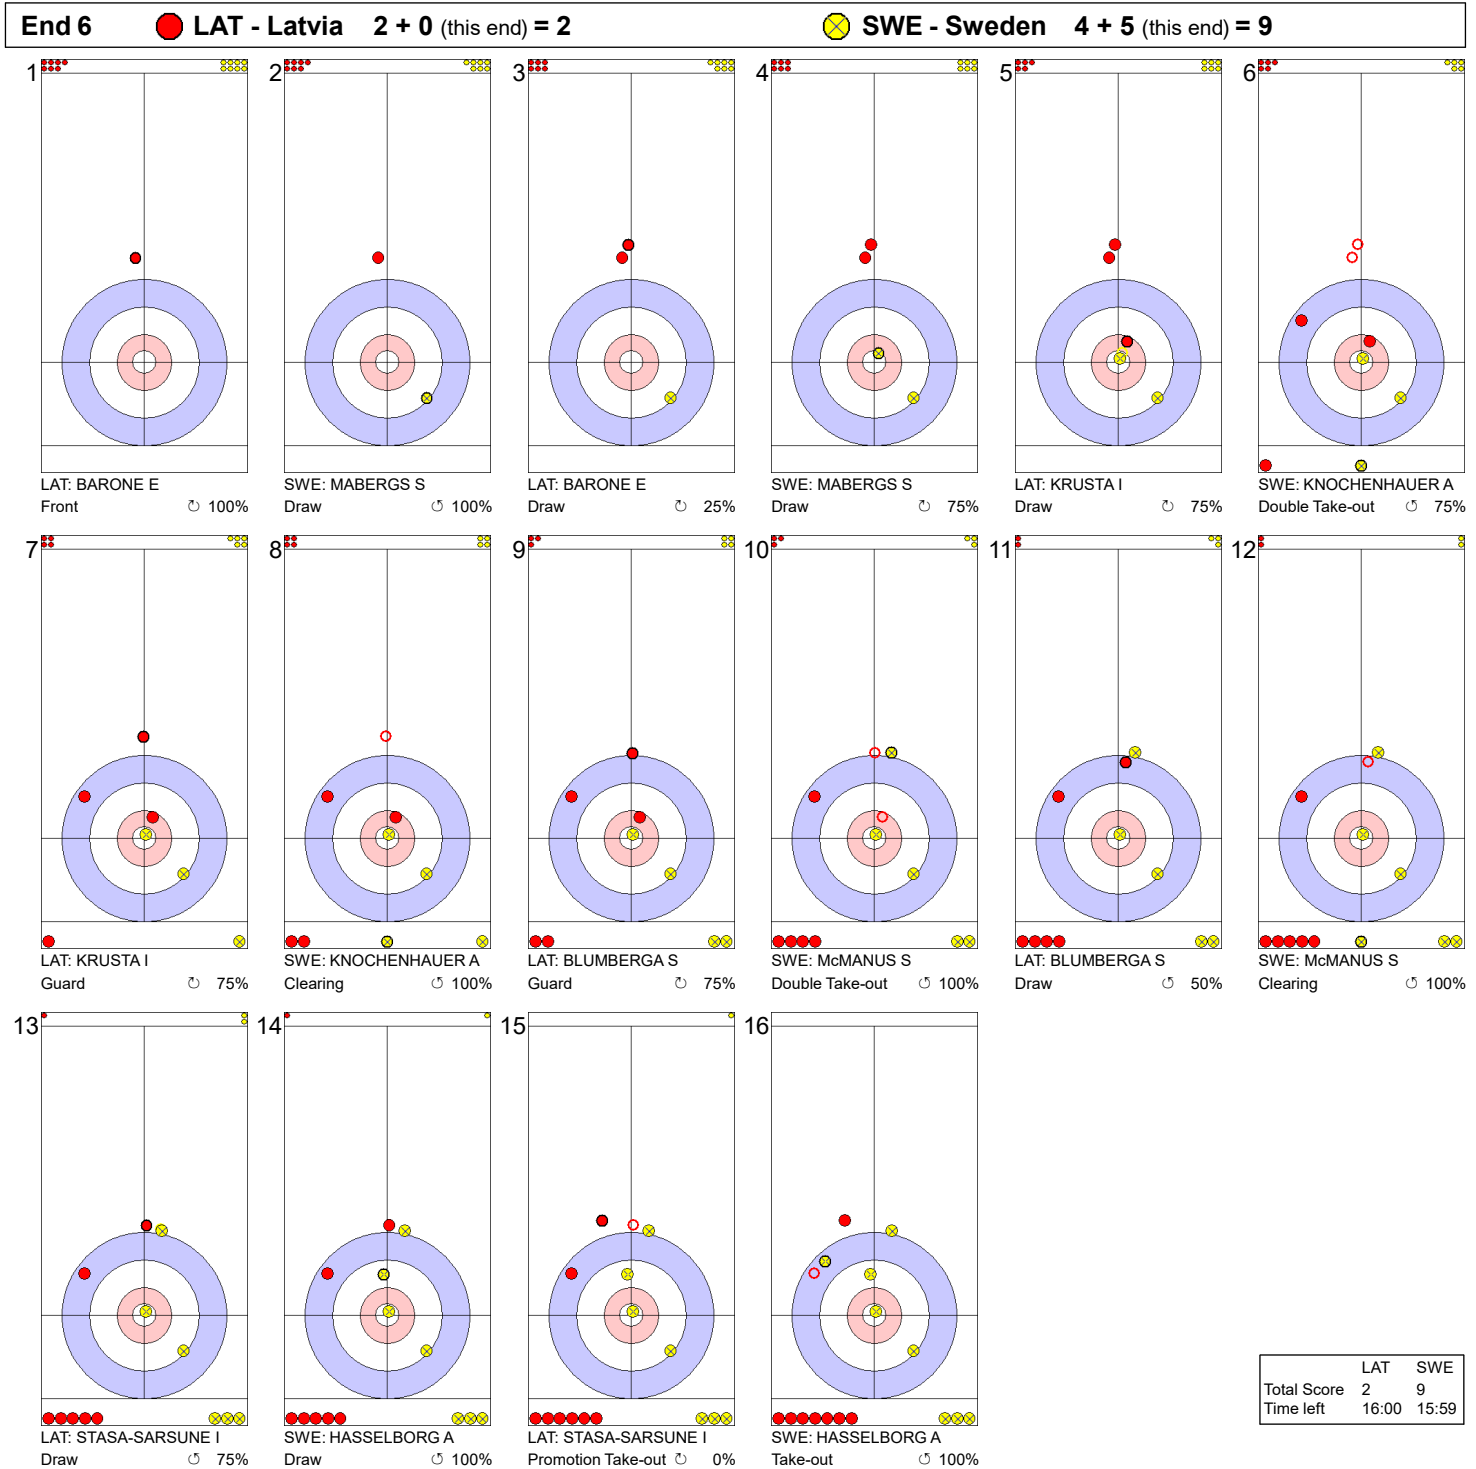

**Game - Shot by Shot**

**Legend:**  
 ↻ Clockwise      ↺ Counter-clockwise      - Not considered

**Game - Shot by Shot**

	LAT	SWE
Total Score	1	1
Time left	32:04	31:44

**Legend:**  
 Clockwise     
 Counter-clockwise     
 - Not considered

**Game - Shot by Shot**

**Legend:**  
 ↻ Clockwise      ↺ Counter-clockwise      - Not considered

**Game - Shot by Shot**

**Legend:**  
 ⤴ Clockwise   ⤵ Counter-clockwise   - Not considered