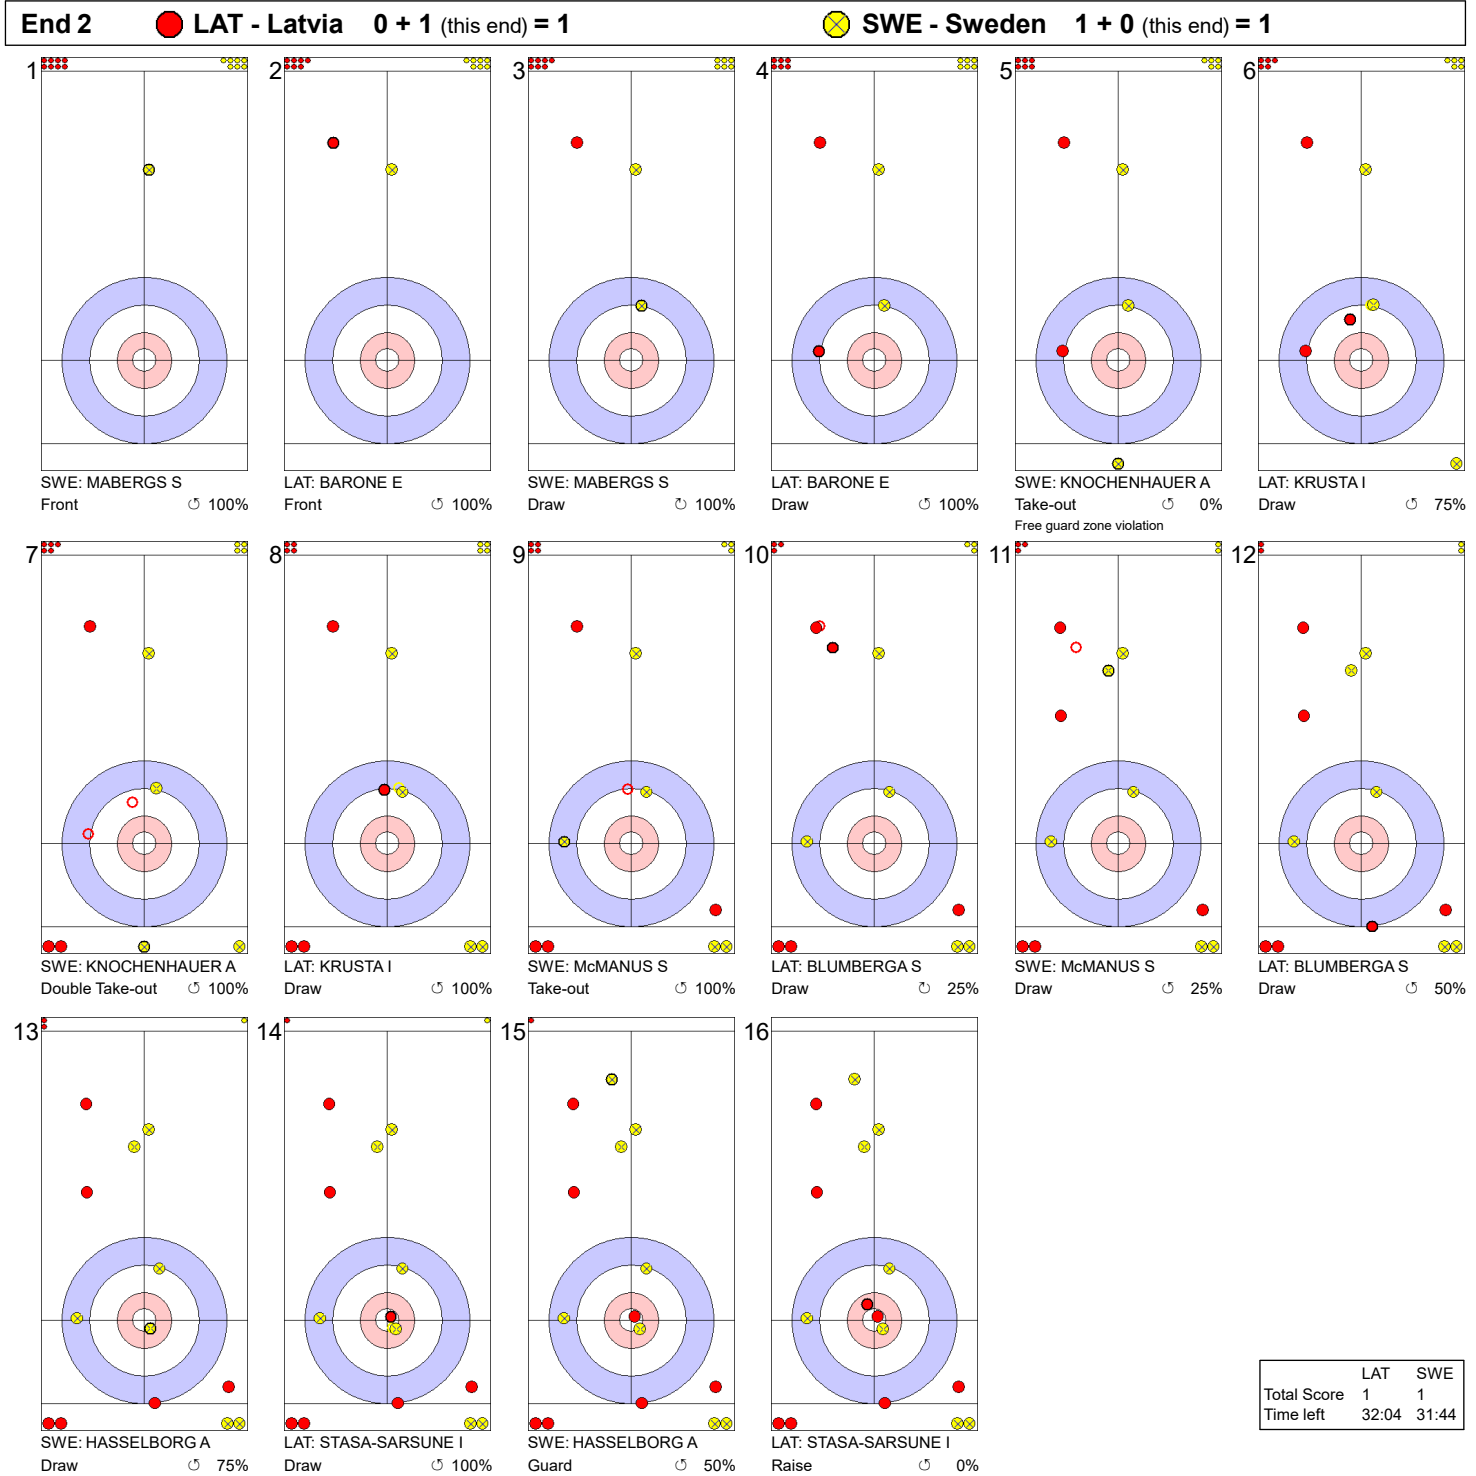

**Game - Shot by Shot**

**Legend:**  
 ↻ Clockwise      ↺ Counter-clockwise      - Not considered

**Game - Shot by Shot**

	LAT	SWE
Total Score	1	1
Time left	32:04	31:44

**Legend:**  
 Clockwise     
 Counter-clockwise     
 - Not considered

**Game - Shot by Shot**

**Legend:**  
 ↻ Clockwise      ↺ Counter-clockwise      - Not considered

**Game - Shot by Shot**

**Legend:**  
 ⤴ Clockwise   ⤵ Counter-clockwise   - Not considered